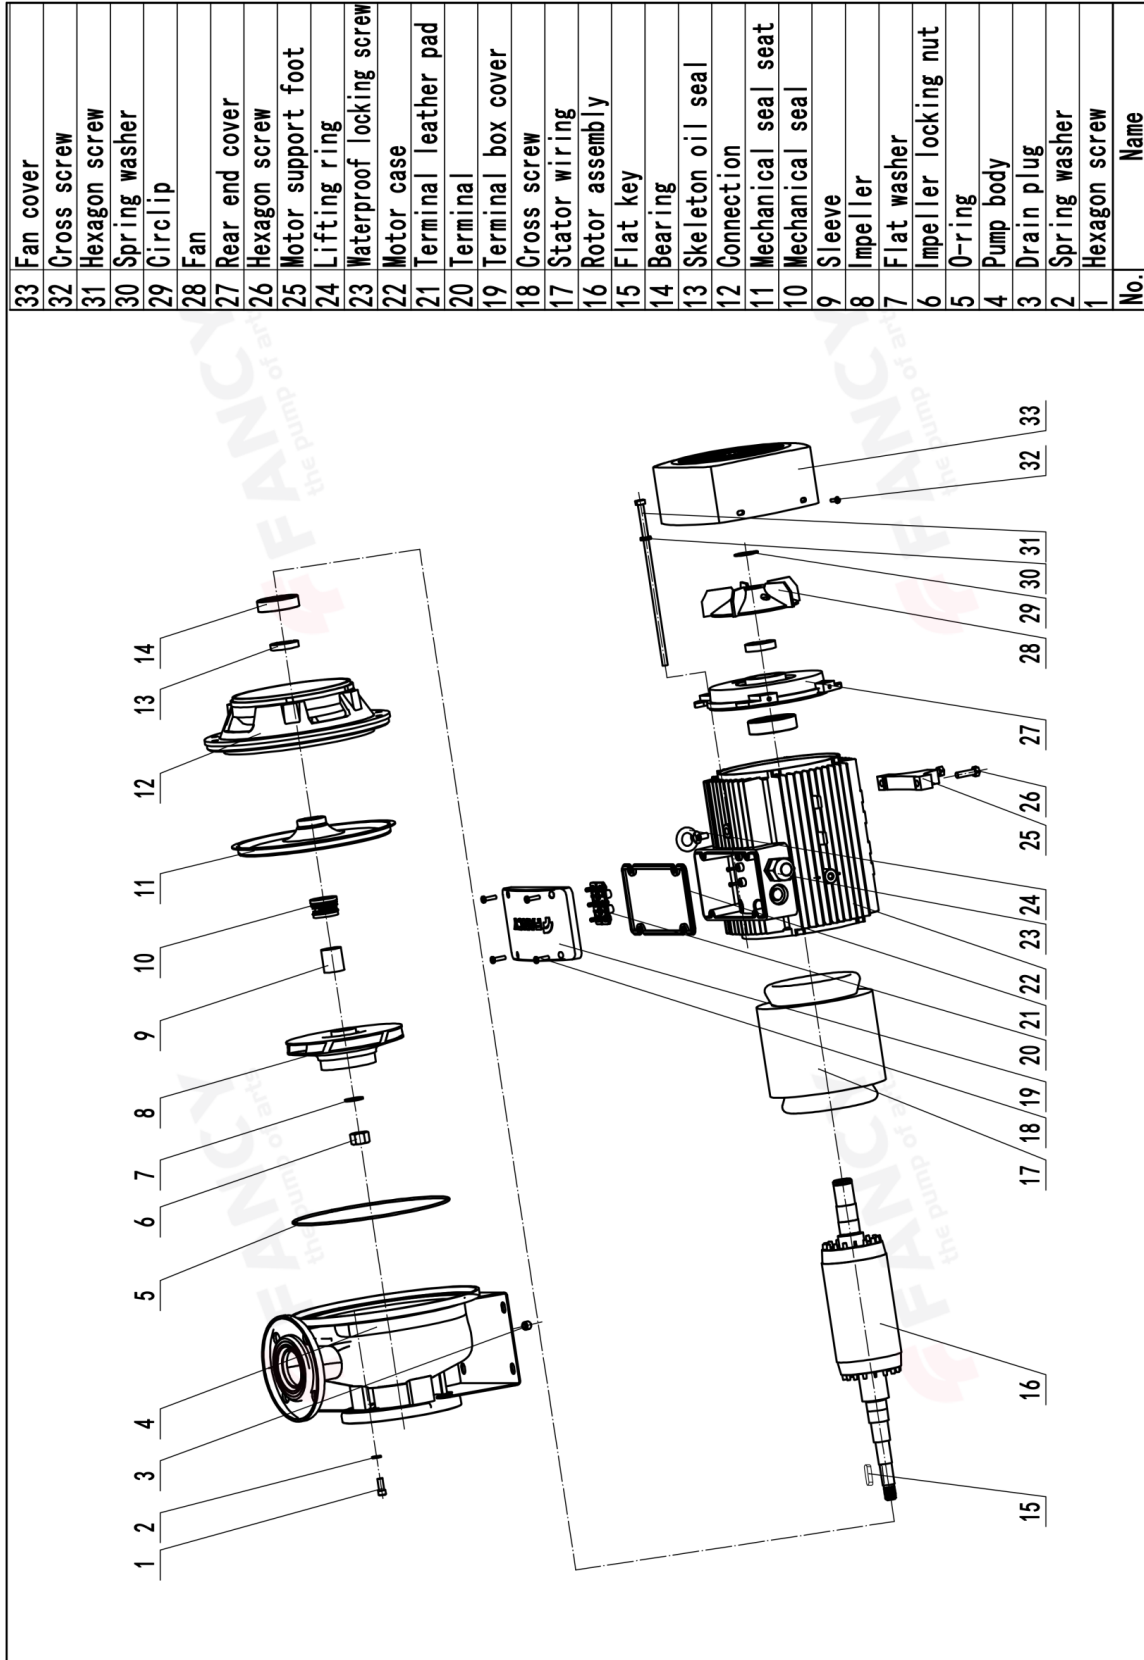

завод - изготовитель	FANCY PUMP(ZHEJIANG) Co., LTD
адрес	Wanchang Road, Wenling City, Zhejiang
телефон	+86 13566667995
дата	2026/05/29
имя клиента	
адрес	
контакты	Олег
телефон	

название проекта	
номер