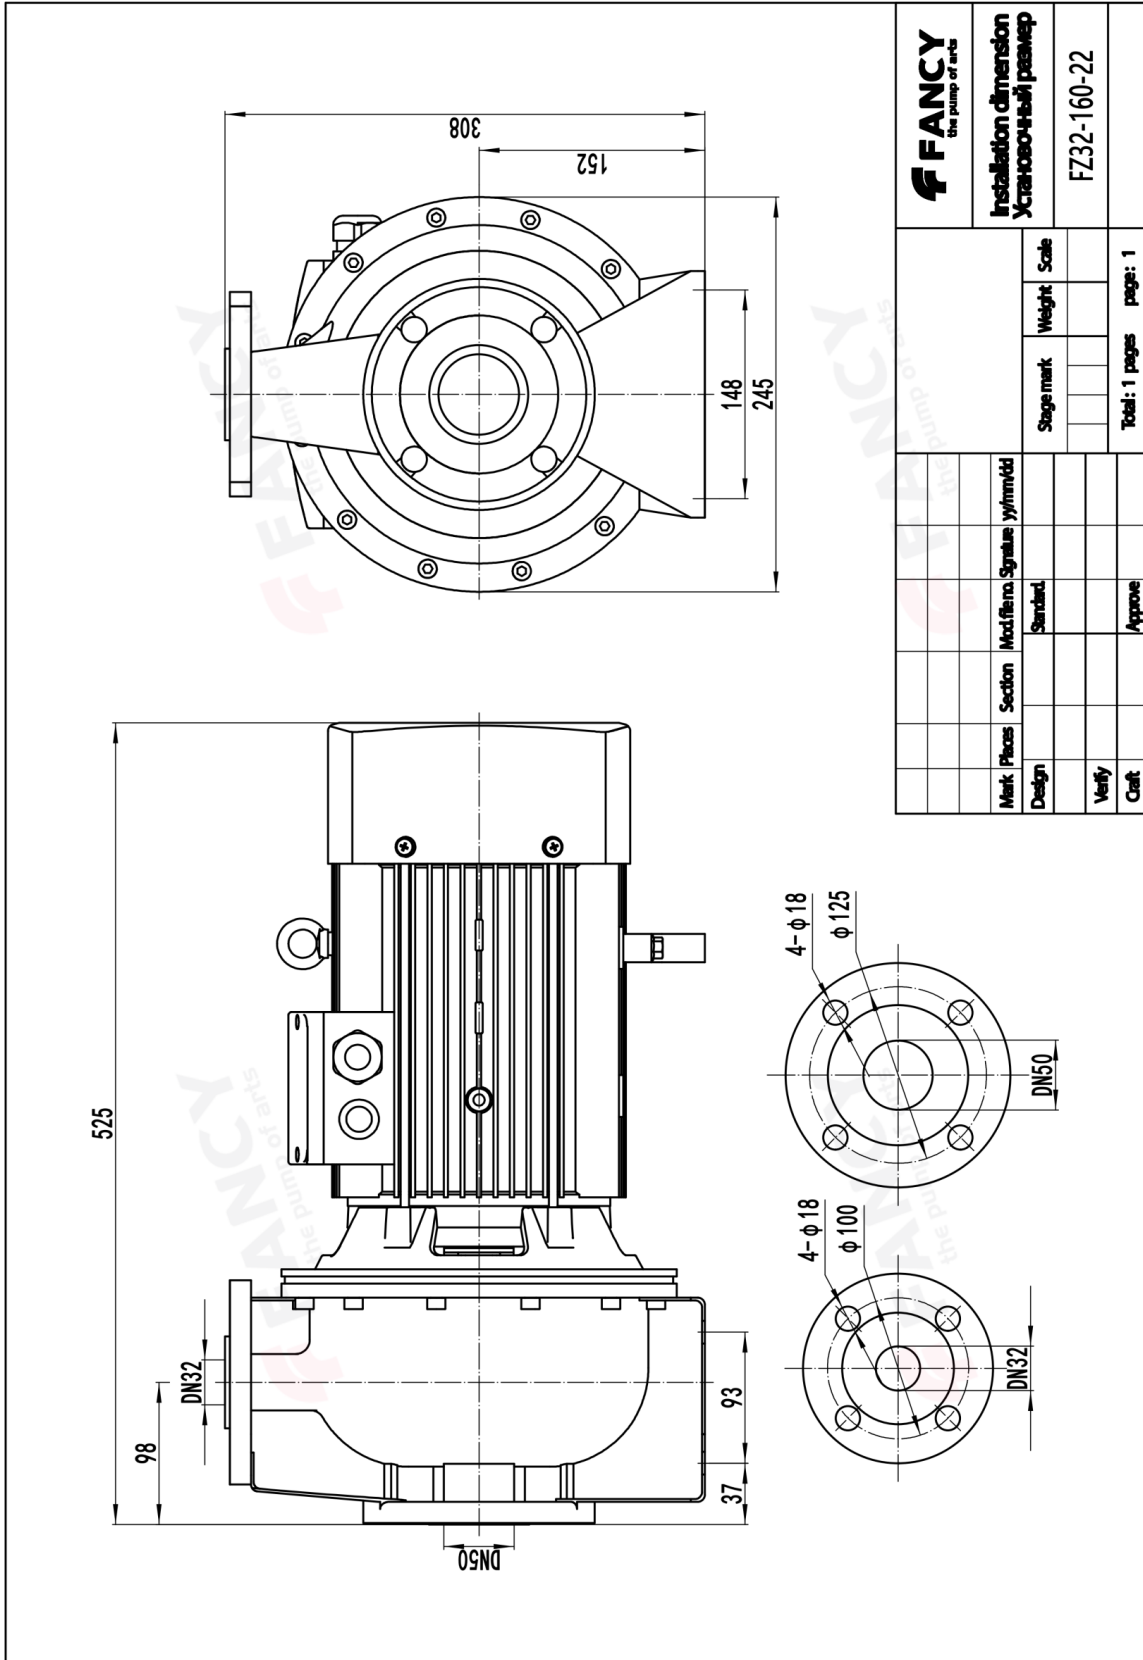

FANCY the pump of arts		Installation dimension Установочный размер		FZ32-160-22	
Mark	Places	Section	Modifera	Signature	yymiddi
Design			Standard		
Verify					
Craft				Approve	
				Stage mark	Weight
				Scale	
Total: 1 pages					page: 1